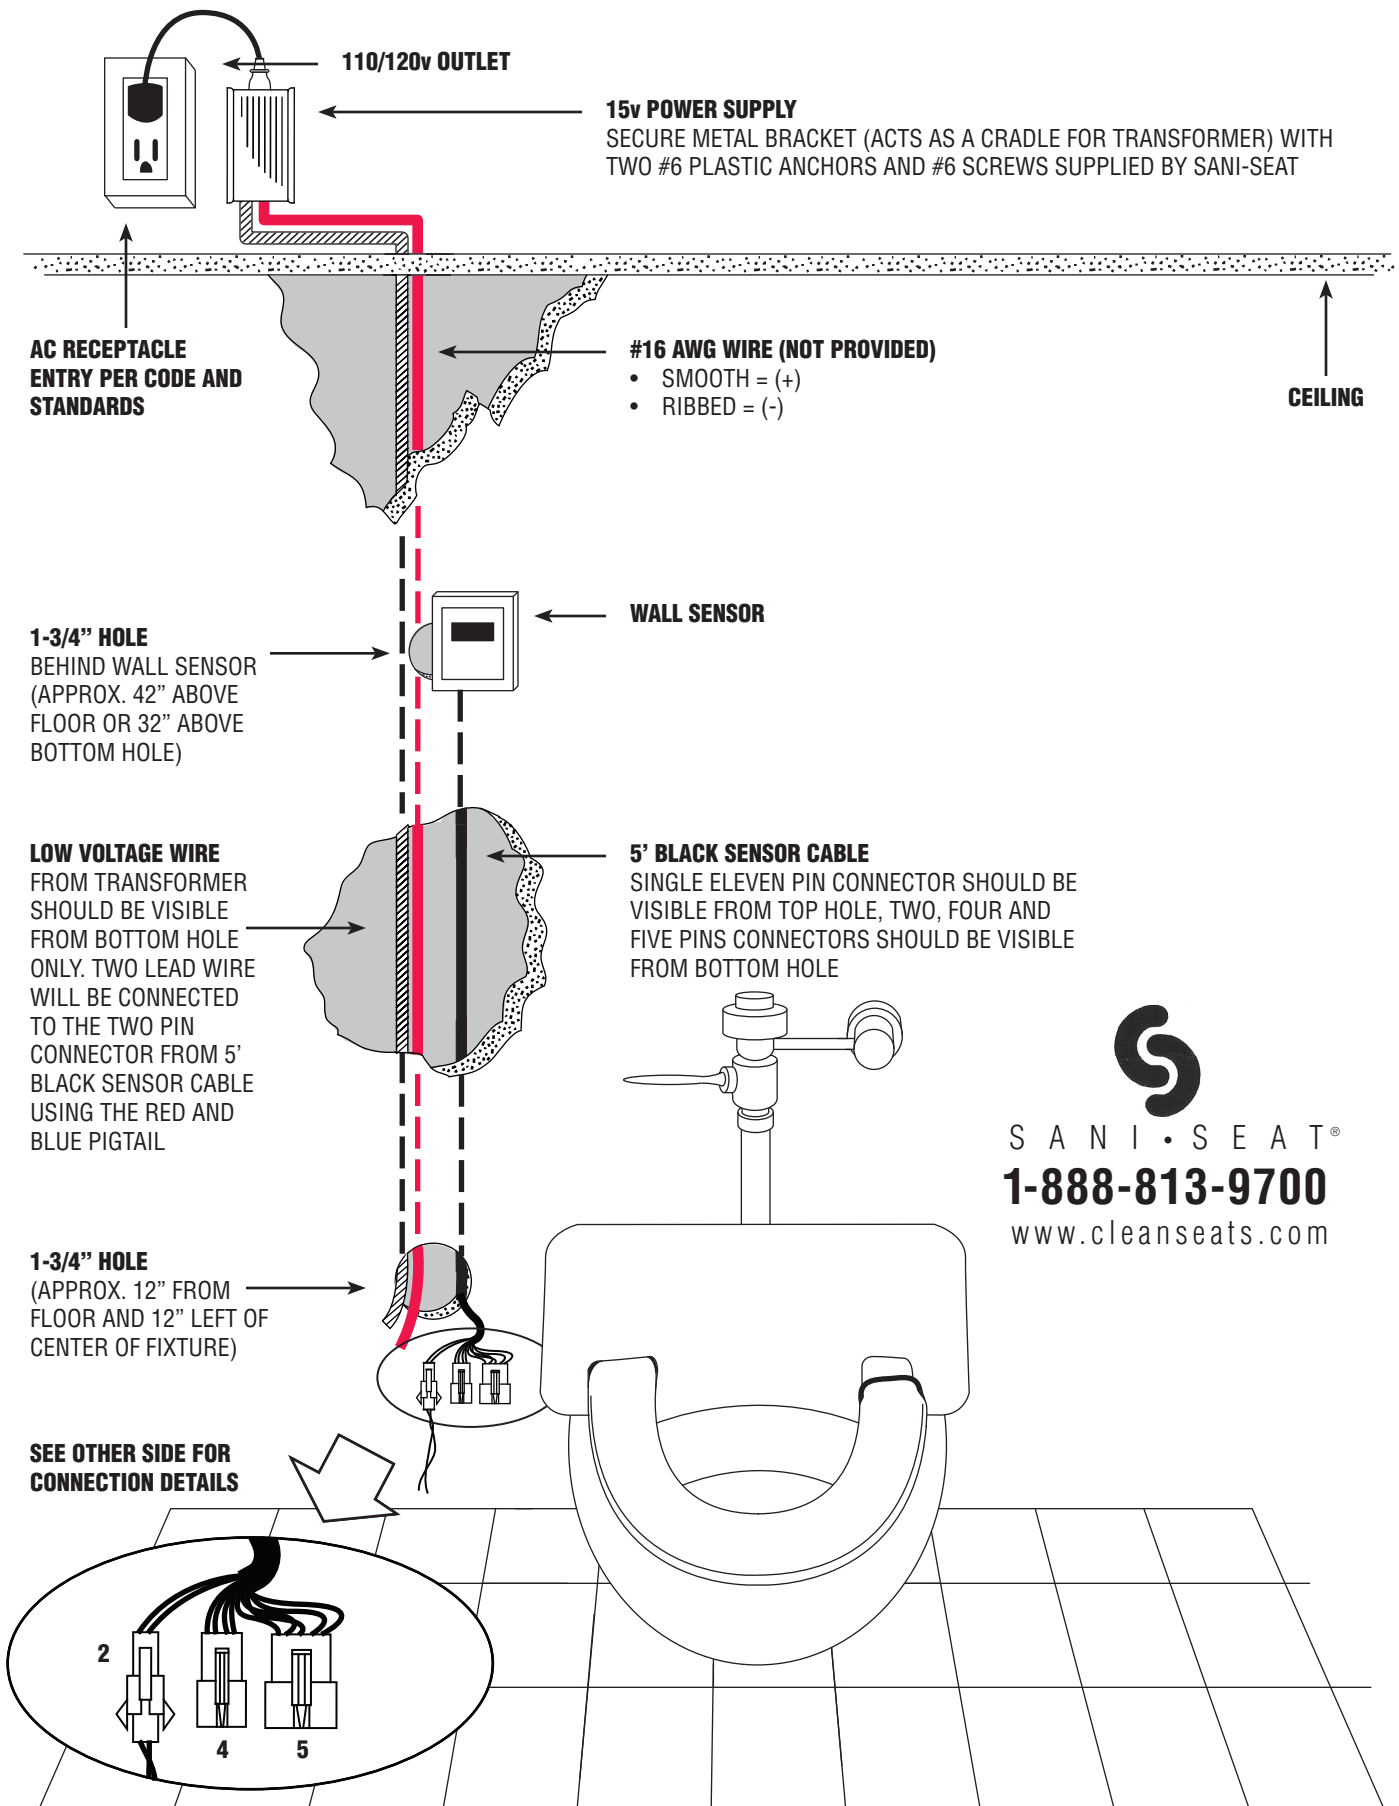

# HARD WIRE INSTALLATION (with wiring behind wall)

SANI • SEAT®  
**1-888-813-9700**  
[www.cleansSeats.com](http://www.cleansSeats.com)

## WIRING PRIOR TO SANI-SEAT INSTALLATION